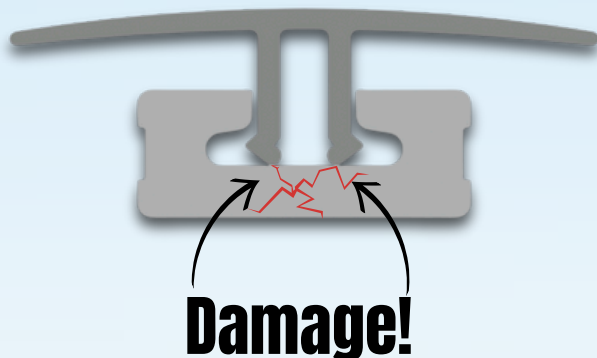

YOUR SEAT TRACKS ARE BEING **DAMAGED!**

Issue:

OEM Design:

- Damages seat track
- Reduces lifespan
- Frequent repairs

Pexco's APEX Solution:

Pexco Design:

- Patented wings
- Enhances stability
- Extends lifespan

Affected Part Numbers:

BAC1522-180, BAC1522-750

Applicable Models:

737, 777, 787

-100, 200, 200C, 300, 400, 500,
600, 700, 700C, 800, 900, 900ER, 8